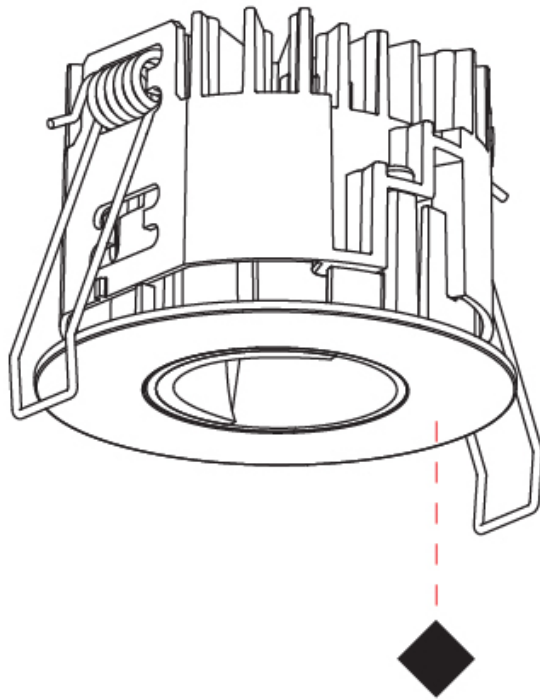

OIKO PRO WALLWASH RECESSED

A35865-

PROJECT

TYPE

SPECIFIER

QUANTITY

DATE

A