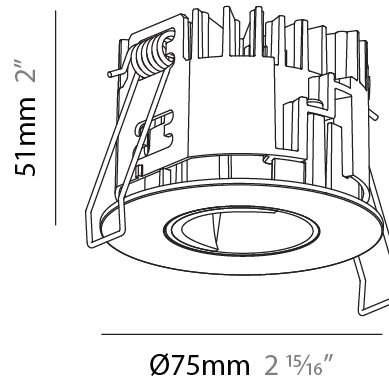

GENERAL

Series: Oiko Pro Round
Subseries: Oiko Pro Wallwash
Brand: Prolicht
Division: Architectural
Mounting Type: Recessed
Mounting Location: Ceiling
Subcategory: Downlight

PHYSICAL

Shape: Round
Diameter (mm): 75
Diameter (in): 2 15/16
Height (mm): 51
Height (in): 2
Ceiling Thickness (mm): 1 - 25
Ceiling Thickness (in): 1/16 - 1 3/16
Min. Recessing Depth (mm): 55
Min. Recessing Depth (in): 2 3/16
Light Distribution: Downlight
Diffuser: Lens Pack - Spread Lens / Linear Spread Lens / Honeycomb Louver
Fixture Finish: SSR / BKV / CWI / CRY / HAB / UFT / ITA / RUA / FTG / MYG / LOD / PUS / FRO / FUP / KIA / POP / BLS / SPG / MEY / GOH / GUM / CHC / COM / ABZ / JAG / OBR / MOS / ROR
Fixture Material: Aluminum Die Cast
Cut-out Measurements: 68mm / 2 11/16" Diameter

ELECTRICAL

Lamp Type: LED (Zhaga Standard)
Input Wattage (W): 14
Total Output Wattage (W): 12.7
Dimming: Dali Dimming
Driver Included: No
Driver Location: Recessed Housing
Driver Type: Constant Current - Universal (120Vac only for DALI driver)
Driver Class: Class 2
Input Voltage (V): 120 - 277
Constant Current (MA): 700

LED

Color Temperature (°K): 2700-6500 Tunable White
Max. Delivered Lumen (lm): 1216
Nominal Lumen (lm): 1460
CRI: >90 CRI
Lamp Life (hrs): 50000
Special LEDs offerings: Tunable White

OPTICAL

Adjustability: Fixed

RATINGS AND CERTIFICATIONS

Certified By: Certified for North American Standards
IP rating: IP20