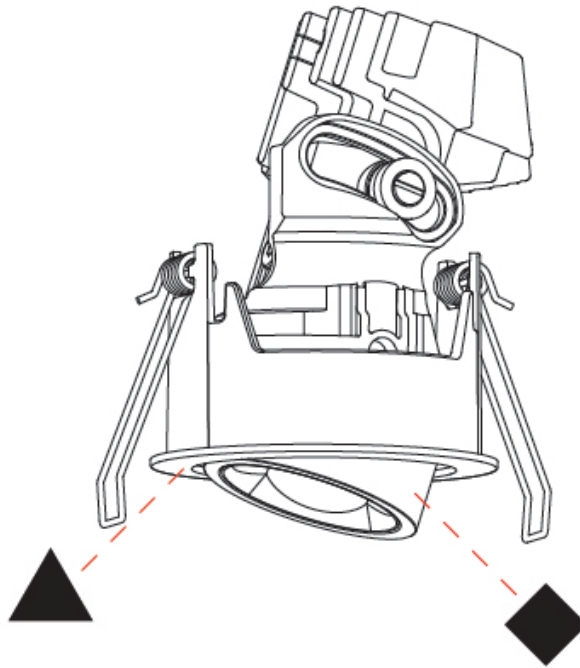

OIKO PRO ROUND ADJUSTABLE RECESSED

A35855-

PROJECT _____

TYPE _____

SPECIFIER _____

QUANTITY _____

DATE _____

A