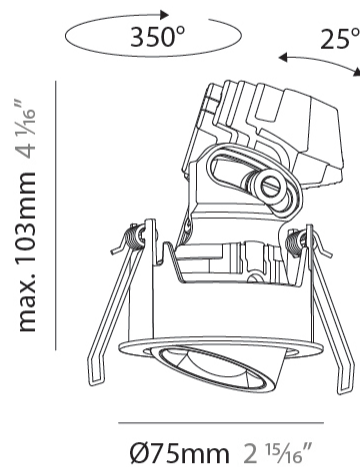

GENERAL

Series: Oiko Pro Round
Subseries: Oiko Pro Round Adjustable
Brand: Prolicht
Division: Architectural
Mounting Type: Recessed
Mounting Location: Ceiling
Subcategory: Downlight

PHYSICAL

Shape: Round
Diameter (mm): 75
Diameter (in): 2 15/16
Height (mm): 103
Height (in): 4 1/16
Ceiling Thickness (mm): 1 - 25
Ceiling Thickness (in): 1/16 - 1 3/16
Min. Recessing Depth (mm): 115
Min. Recessing Depth (in): 4 1/2
Light Distribution: Downlight
Diffuser: Lens Pack - Spread Lens / Linear Spread Lens / Honeycomb Louver
Fixture Finish: SSR / BKV / CWI / CRY / HAB / UFT / ITA / RUA / FTG / MYG / LOD / PUS / FRO / FUP / KIA / POP / BLS / SPG / MEY / GOH / GUM / CHC / COM / ABZ / JAG / OBR / MOS / ROR
Fixture Material: Aluminum Die Cast
Cut-out Measurements: D. - 68mm / 2 11/16"

ELECTRICAL

Lamp Type: LED (Zhaga Standard)
Input Wattage (W): 14
Total Output Wattage (W): 12.7
Dimming: Dali Dimming
Driver Included: No
Driver Location: Remote
Driver Type: Constant Current - Universal (120Vac only for DALI driver)
Driver Class: Class 2
Input Voltage (V): 120 - 277
Constant Current (MA): 700

LED

Number of LEDs: 1
Color Temperature (°K): 2700-6500 Tunable White
Max. Delivered Lumen (lm): 1054 - 1240
Nominal Lumen (lm): 1242 - 1460
CRI: >90 CRI
Lamp Life (hrs): 50000
Special LEDs offerings: Tunable White

OPTICAL

Reflector°: 52

RATINGS AND CERTIFICATIONS

Certified By: Certified for North American Standards
IP rating: IP20